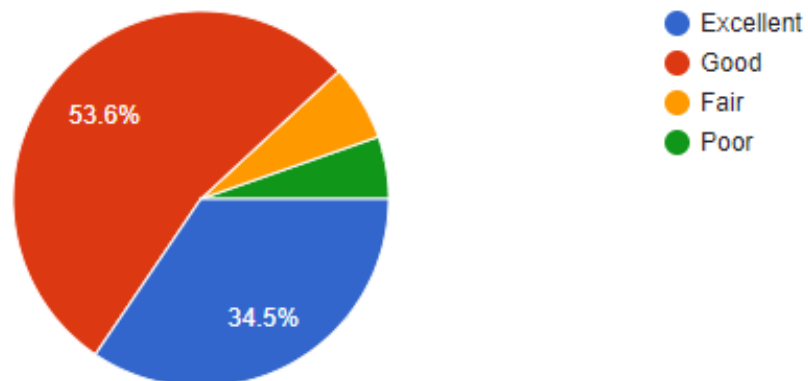

261 responses

What percentage of teachers use ICT tools such as LCD projectors, Multimedia, etc while teaching.

261 responses

Student Teachers Interaction

261 responses

Overall College Discipline

261 responses