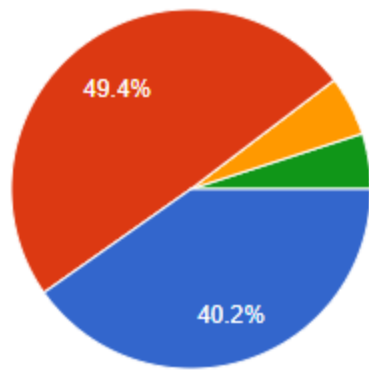

College Infrastructure (Labs,Library etc)

261 responses

- Excellent
- Good
- Fair
- Poor

G.D.C. Barshi