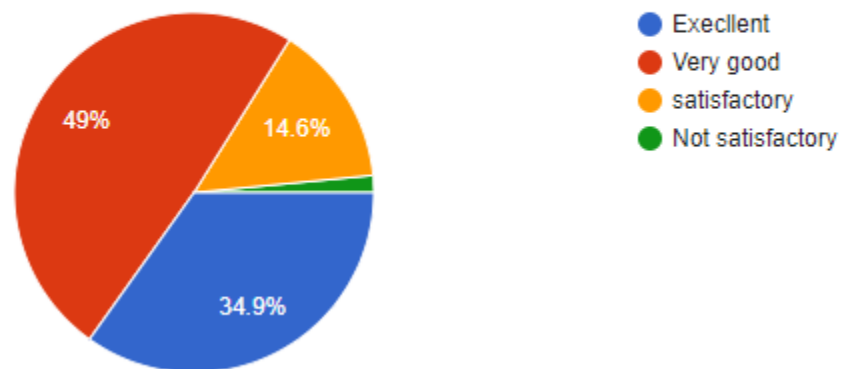

Academic Discipline(Timely conduct of lectures) .

261 responses

How much syllabus was covered in the class ?

261 responses

How well is your teacher s approach to teaching ?

261 responses

Fairness of the internal evaluation process by the teachers