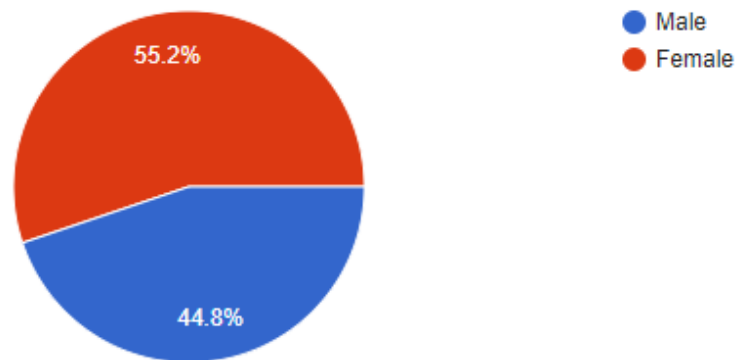

Govt. Degree. College Banjar

Response Sheet feedback taken from the students for the academic session 2022-23

Class/Year

261 responses

Gender

261 responses

Online Admission portal and process

261 responses