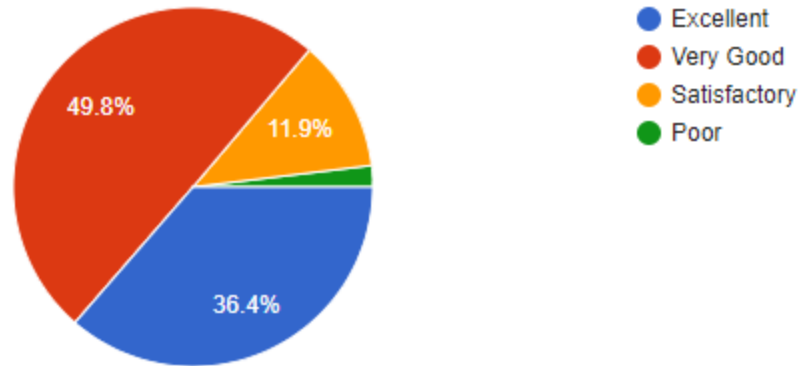

261 responses

What percentage of teachers use ICT tools such as LCD projectors, Multimedia, etc while teaching.

261 responses

Student Teachers Interaction

261 responses

Overall College Discipline

261 responses