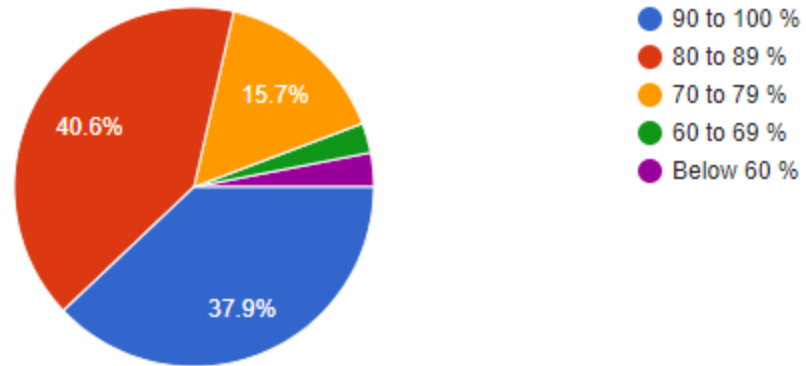

Govt. Degree. College Banjar

Response Sheet feedback taken from the students for the academic session 2022-23

Class/Year

261 responses

Gender

261 responses

Online Admission portal and process

261 responses

Academic Discipline(Timely conduct of lectures) .

261 responses

How much syllabus was covered in the class ?

261 responses

How well is your teacher s approach to teaching ?

261 responses

Fairness of the internal evaluation process by the teachers