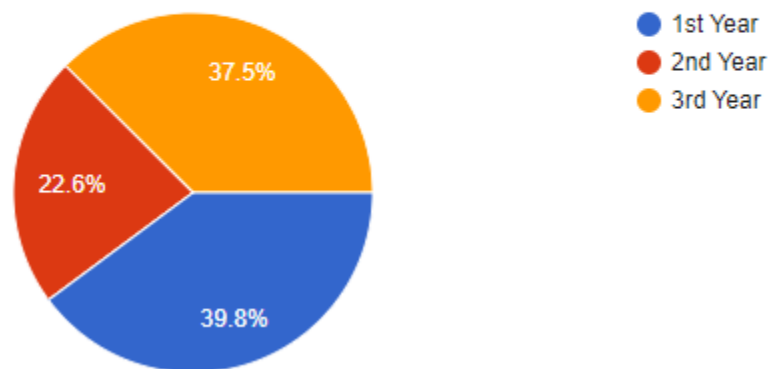

Govt. Degree. College Banjar

Response Sheet feedback taken from the students for the academic session 2022-23

Class/Year

261 responses

Gender

261 responses

Online Admission portal and process

261 responses

Academic Discipline(Timely conduct of lectures) .

261 responses

How much syllabus was covered in the class ?

261 responses

How well is your teacher s approach to teaching ?

261 responses

Fairness of the internal evaluation process by the teachers