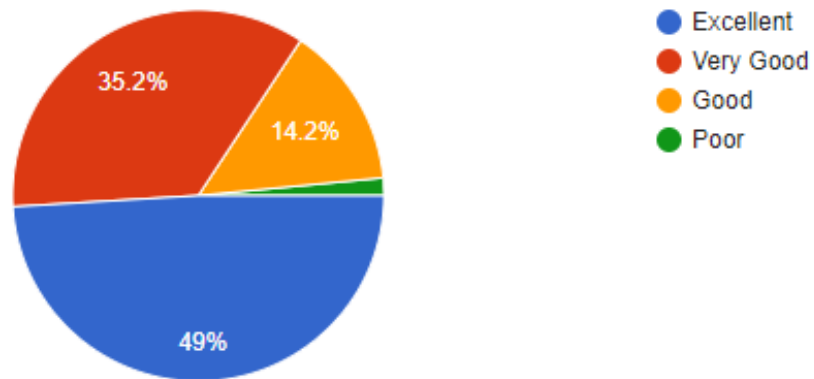

Academic Discipline(Timely conduct of lectures) .

261 responses

How much syllabus was covered in the class ?

261 responses

How well is your teacher s approach to teaching ?

261 responses

Fairness of the internal evaluation process by the teachers