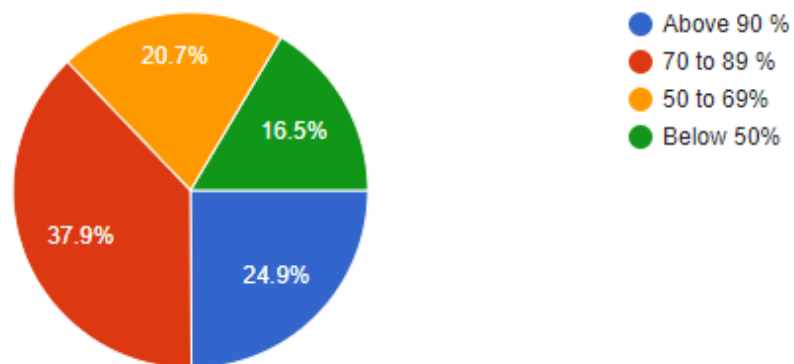

What percentage of teachers use ICT tools such as LCD projectors, Multimedia, etc while teaching.

261 responses