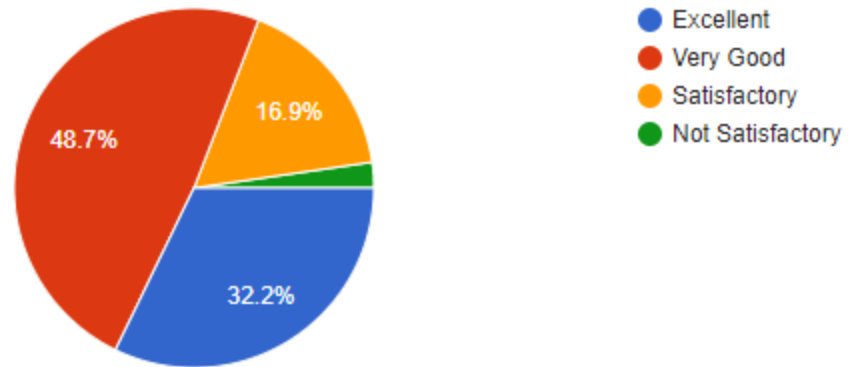

Academic Discipline(Timely conduct of lectures) .

261 responses

How much syllabus was covered in the class ?

261 responses

How well is your teacher s approach to teaching ?

261 responses

Fairness of the internal evaluation process by the teachers