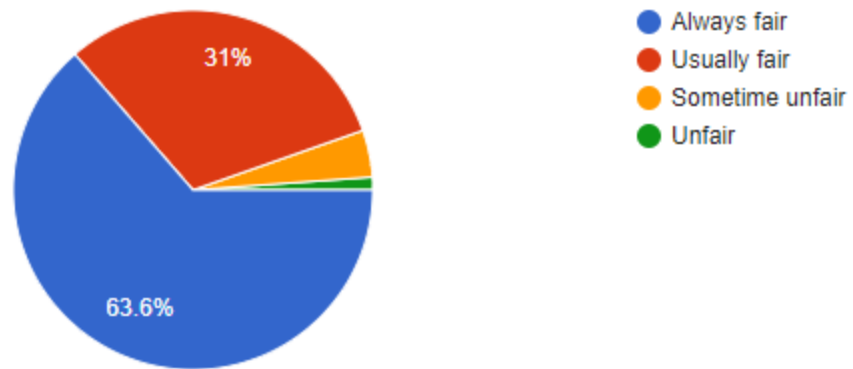

Fairness of the internal evaluation process by the teachers

261 responses