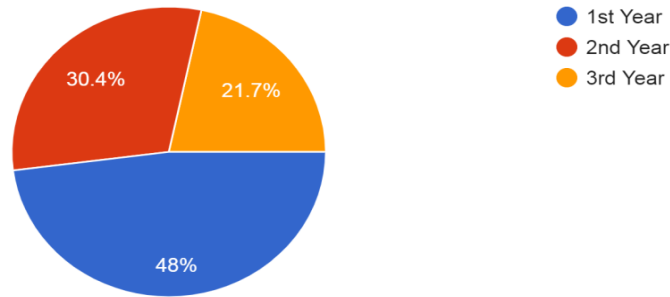

Student Feedback Analysis Pie Charts:

Questionnaire Weblink:

https://docs.google.com/forms/d/e/1FAIpQLSebjRu6J4q2s1dggAr4Y2aT4vtyVd-3IH2hhgHzG_edi5m2nw/viewform

Class/Year
905 responses

Major Subject
905 responses

Gender
905 responses

Online Admission process during pandemic

905 responses

Online Academic Discipline.(Timely conduct of lectures) during pandemic.

905 responses

How well is your teacher s approach to teaching ?