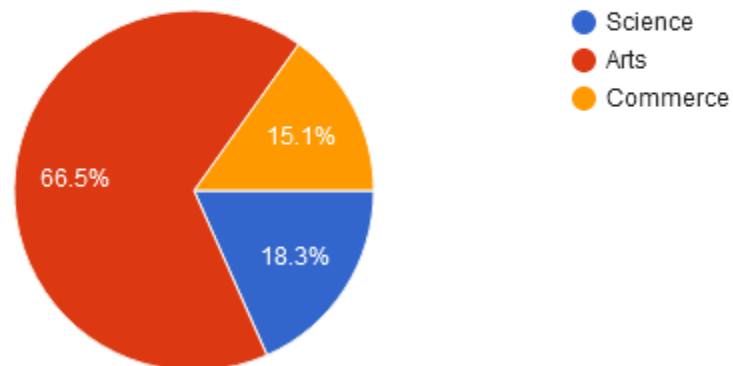

Parent Feedback Analysis Pie Charts:

Questionnaire Weblink:

<https://docs.google.com/forms/d/e/1FAIpQLSf9WSJ14W7RWLO5Fw0NTOAtAzBL2AUfwNqPOi02HOuVMc5nHw/viewform>

आपका बच्चा कौन सी कक्षा में पढ़ता है ?

278 responses

बच्चे का विषय *

278 responses