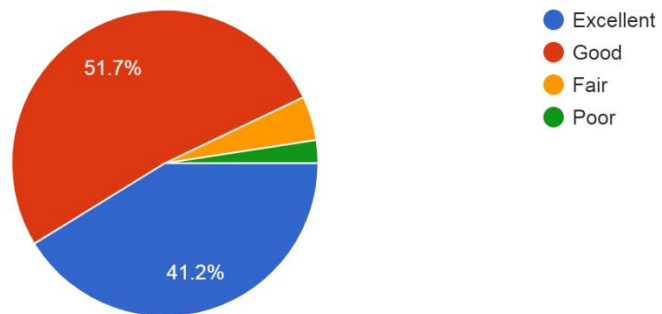

905 responses

Fairness of the internal evaluation process by the teachers

905 responses

What percentage of teachers use ICT tools such as LCD projectors, Multimedia, etc while teaching.

905 responses

Student Teachers Interaction

905 responses

Overall College Discipline

905 responses

College Infrastructure (Labs,Library etc)

905 responses

Parent Feedback Analysis Pie Charts:

Questionnaire Weblink:

<https://docs.google.com/forms/d/e/1FAIpQLSf9WSJ14W7RWLO5Fw0NTOAtAzBL2AUfwNqPOi02HOuVMc5nHw/viewform>