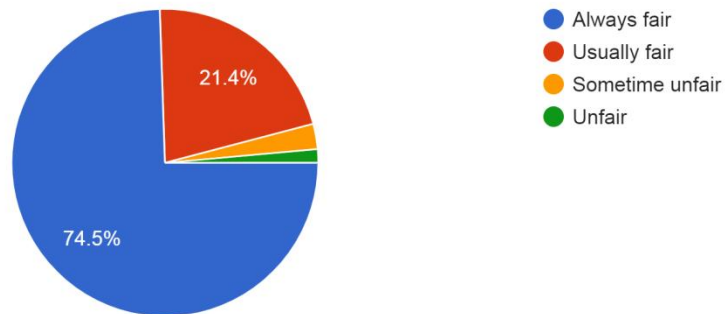

Student Feedback Analysis Pie Charts:

Questionnaire Weblink:

https://docs.google.com/forms/d/e/1FAIpQLSebjRu6J4q2s1dggAr4Y2aT4vtyVd-3IH2hhgHzG_edi5m2nw/viewform

Class/Year
905 responses

Major Subject
905 responses

Gender
905 responses

Online Admission process during pandemic

905 responses

Online Academic Discipline.(Timely conduct of lectures) during pandemic.

905 responses

How well is your teacher s approach to teaching ?

905 responses

Fairness of the internal evaluation process by the teachers

905 responses

What percentage of teachers use ICT tools such as LCD projectors, Multimedia, etc while teaching.

905 responses

Student Teachers Interaction