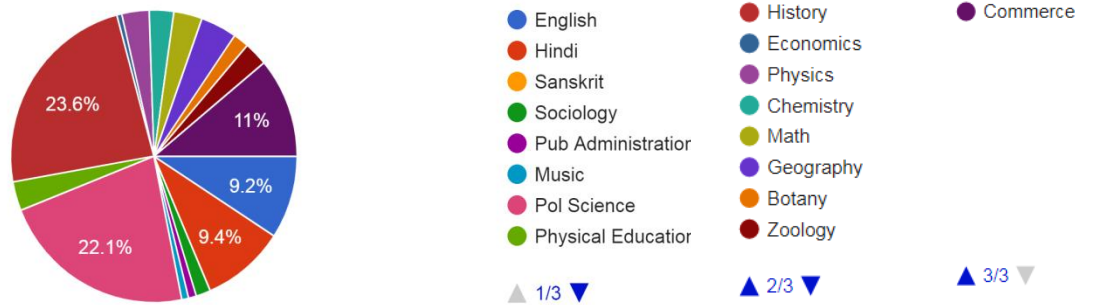

Student Feedback Analysis Pie Charts:

Questionnaire Weblink:

https://docs.google.com/forms/d/e/1FAIpQLSebjRu6J4q2s1dggAr4Y2aT4vtyVd-3IH2hhgHzG_edi5m2nw/viewform

Class/Year
905 responses

Major Subject
905 responses

Gender
905 responses

Online Admission process during pandemic

905 responses

Online Academic Discipline.(Timely conduct of lectures) during pandemic.

905 responses

How well is your teacher s approach to teaching ?