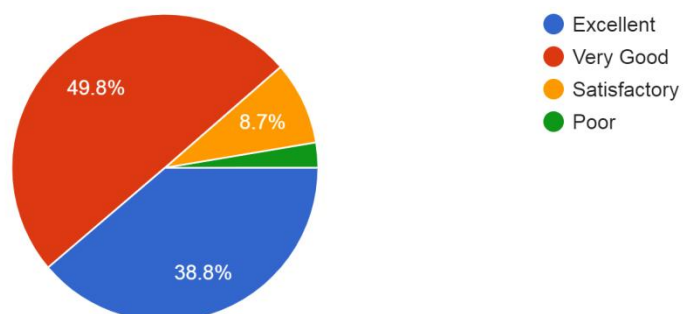

905 responses

Fairness of the internal evaluation process by the teachers

905 responses

What percentage of teachers use ICT tools such as LCD projectors, Multimedia, etc while teaching.

905 responses

Student Teachers Interaction

905 responses

Overall College Discipline

905 responses

College Infrastructure (Labs,Library etc)

905 responses

Parent Feedback Analysis Pie Charts:

Questionnaire Weblink:

<https://docs.google.com/forms/d/e/1FAIpQLSf9WSJ14W7RWLO5Fw0NTOAtAzBL2AUfwNqPOi02HOuVMc5nHw/viewform>