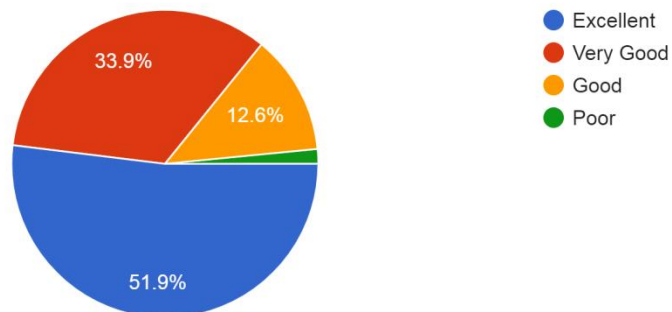

Student Feedback Analysis Pie Charts:

Questionnaire Weblink:

https://docs.google.com/forms/d/e/1FAIpQLSebjRu6J4q2s1dggAr4Y2aT4vtyVd-3IH2hhgHzG_edi5m2nw/viewform

Class/Year
905 responses

Major Subject
905 responses

Gender
905 responses

Online Admission process during pandemic

905 responses

Online Academic Discipline.(Timely conduct of lectures) during pandemic.

905 responses

How well is your teacher s approach to teaching ?

905 responses

Fairness of the internal evaluation process by the teachers

905 responses

What percentage of teachers use ICT tools such as LCD projectors, Multimedia, etc while teaching.

905 responses

Student Teachers Interaction