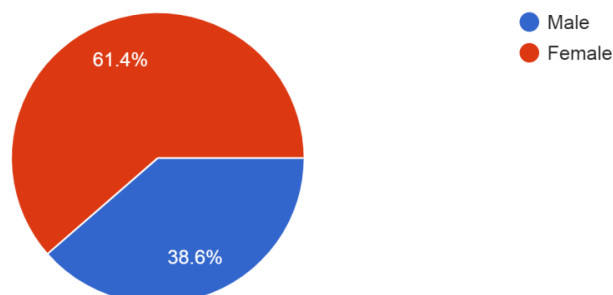

Student Feedback Analysis Pie Charts:

Questionnaire Weblink:

https://docs.google.com/forms/d/e/1FAIpQLSebjRu6J4q2s1dggAr4Y2aT4vtyVd-3IH2hhgHzG_edi5m2nw/viewform

Class/Year
905 responses

Major Subject
905 responses

Gender
905 responses

Online Admission process during pandemic

905 responses

Online Academic Discipline.(Timely conduct of lectures) during pandemic.

905 responses

How well is your teacher s approach to teaching ?