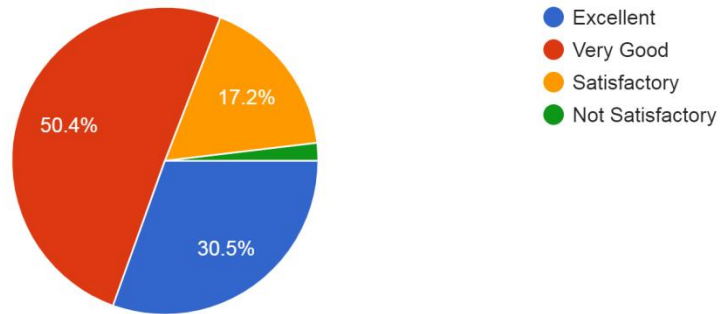

Online Admission process during pandemic

905 responses