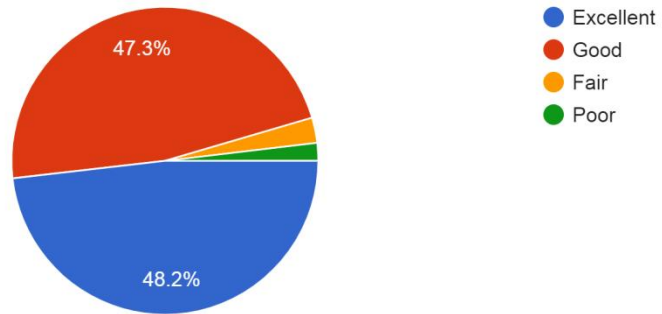

905 responses

Fairness of the internal evaluation process by the teachers

905 responses

What percentage of teachers use ICT tools such as LCD projectors, Multimedia, etc while teaching.

905 responses

Student Teachers Interaction

905 responses

Overall College Discipline

905 responses

College Infrastructure (Labs,Library etc)

905 responses

Parent Feedback Analysis Pie Charts:

Questionnaire Weblink:

<https://docs.google.com/forms/d/e/1FAIpQLSf9WSJ14W7RWLO5Fw0NTOAtAzBL2AUfwNqPOi02HOuVMc5nHw/viewform>