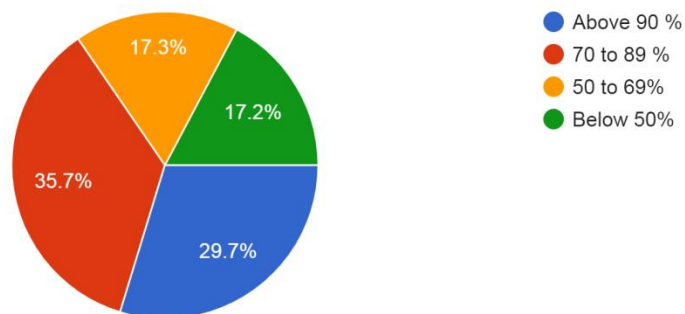

905 responses

Fairness of the internal evaluation process by the teachers

905 responses

What percentage of teachers use ICT tools such as LCD projectors, Multimedia, etc while teaching.

905 responses

Student Teachers Interaction

905 responses

Overall College Discipline

905 responses

College Infrastructure (Labs,Library etc)

905 responses

Parent Feedback Analysis Pie Charts:

Questionnaire Weblink:

<https://docs.google.com/forms/d/e/1FAIpQLSf9WSJ14W7RWLO5Fw0NTOAtAzBL2AUfwNqPOi02HOuVMc5nHw/viewform>