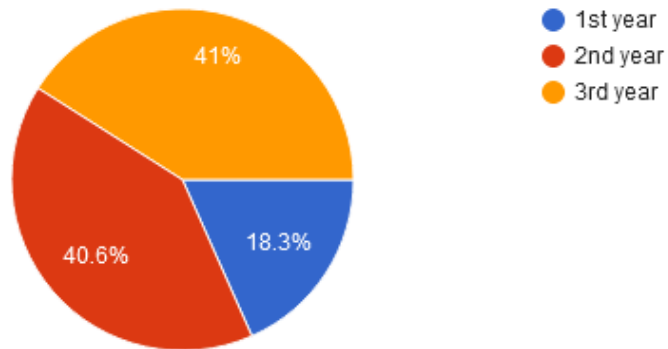

Parent Feedback Analysis Pie Charts:

Questionnaire Weblink:

<https://docs.google.com/forms/d/e/1FAIpQLSf9WSJ14W7RWLO5Fw0NTOAtAzBL2AUfwNqPOi02HOuVMc5nHw/viewform>

आपका बच्चा कौन सी कक्षा में पढ़ता है ?

278 responses

बच्चे का विषय *

278 responses