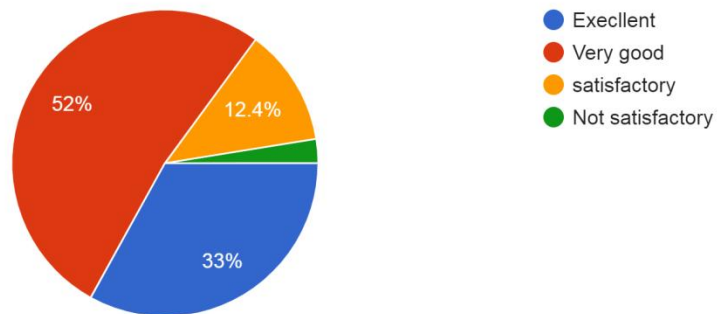

Gender
905 responses

Online Admission process during pandemic

905 responses

Online Academic Discipline.(Timely conduct of lectures) during pandemic.

905 responses

How well is your teacher s approach to teaching ?

905 responses

Fairness of the internal evaluation process by the teachers

905 responses

What percentage of teachers use ICT tools such as LCD projectors, Multimedia, etc while teaching.

905 responses

Student Teachers Interaction